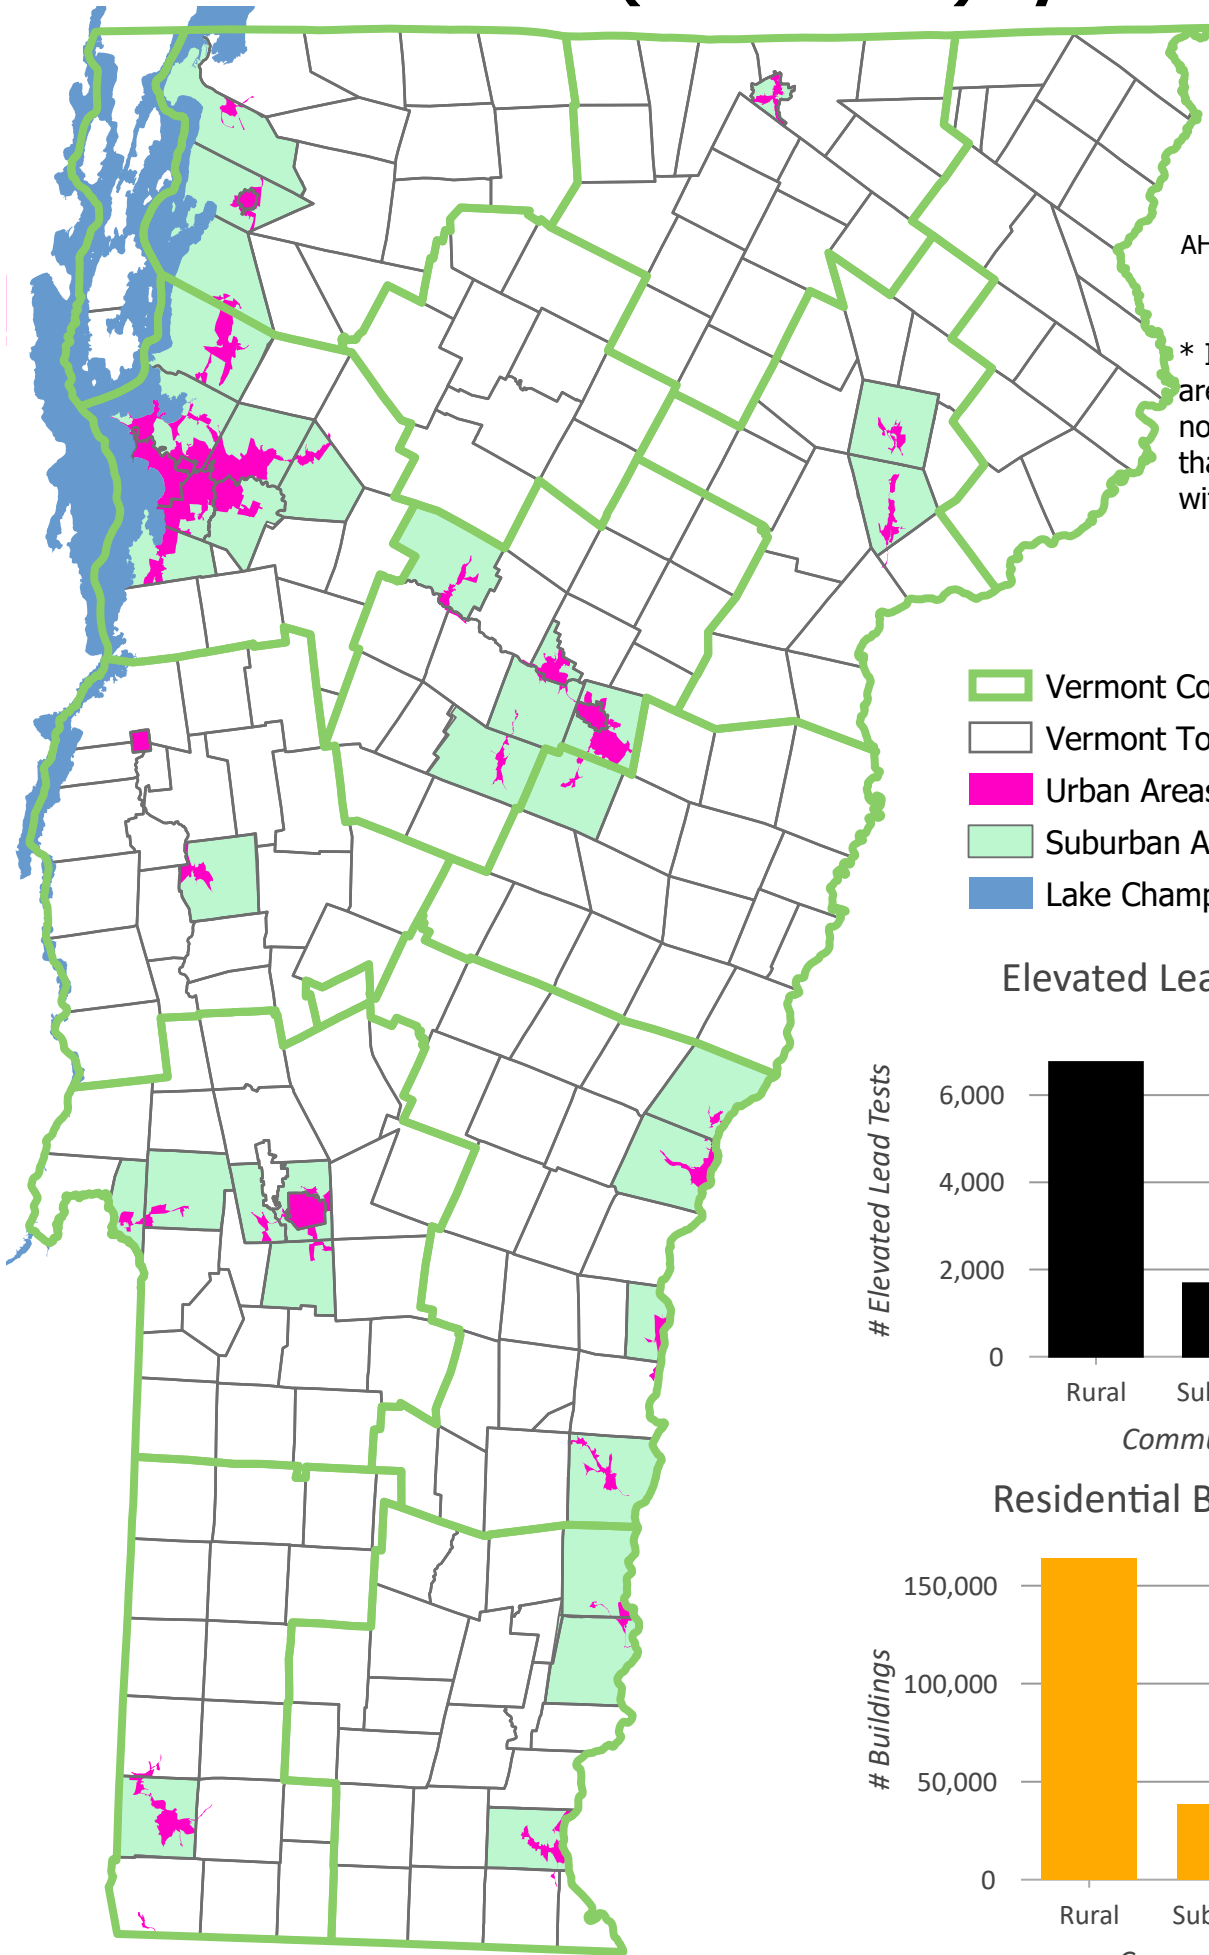

Elevated Lead Tests (2000-2013) by Community Type

February 2018
AHS.HealthyHomes@vermont.gov

* In this analysis, "Suburban" areas are considered as the non-urban portions of towns that have significant overlap with urban census blocks.

- Vermont Counties
- Vermont Towns
- Urban Areas (US Census Bureau)
- Suburban Areas
- Lake Champlain

Elevated Lead Tests

Residential Buildings