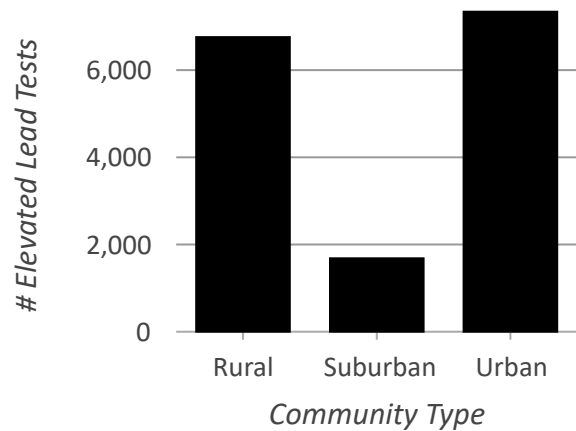

Elevated Lead Tests (2000-2013) by Community Type

February 2018
AHS.HealthyHomes@vermont.gov

* In this analysis, "Suburban" areas are considered as the non-urban portions of towns that have significant overlap with urban census blocks.

- Vermont Counties
- Vermont Towns
- Urban Areas (US Census Bureau)
- Suburban Areas
- Lake Champlain

Elevated Lead Tests

Residential Buildings